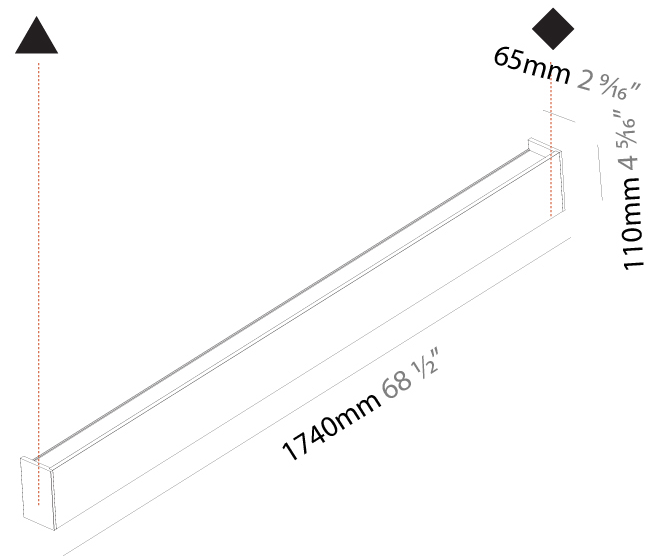

GENERAL

Series: Never Ending
Brand: Prolicht
Division: Architectural
Mounting Type: Surface
Mounting Location: Wall
Subcategory: Profile

PHYSICAL

Shape: Rectangle
Length (mm): 1740
Length (in): 68 1/2
Height (mm): 110
Depth (mm): 65
Height (in): 4 5/16
Depth (in): 2 9/16
Light Distribution: Direct / Indirect
Weight (kg): 6.2
Weight (lbs): 13.67
Diffuser: PMMA - Opal
Fixture Finish: ANA / SSR / BKV / CWI / CRY / HAB / MSR / UFT / ITA / RUA / OGR / FTG / MYG / RWR / LOD / PUS / FRO / FUP / KIA / POP / BLS / SPG / MEY / GOH / GUM / CHC / COM / ABZ / JAG / OBR / MOS / ROR
Fixture Material: Extruded Aluminum

ELECTRICAL

Lamp Type: LED (Zhaga Standard)
Input Wattage (W): 30
Total Output Wattage (W): 24 / 22.2 (3500K)
Dimming: Non-Dimming / Phase Dimming (120Vac only) / 0-10V Dimming
Driver Included: Yes
Driver Location: Integrated
Driver Type: Constant Current - 120 / 277Vac
Driver Class: Class 2
Input Voltage (V): 120 - 277
Constant Current (MA): 350 / 750 (3500K)

LED

Color Temperature (°K): 3000 / 3500 / 4000
Max. Delivered Lumen (lm): 1830 / 1901 / 1940
CRI: >80 CRI
Lamp Life (hrs): 50000

OPTICAL

RATINGS AND CERTIFICATIONS

Certified By: Certified for North American Standards
IP rating: IP20

PROJECT
TYPE
SPECIFIER
QUANTITY
DATE