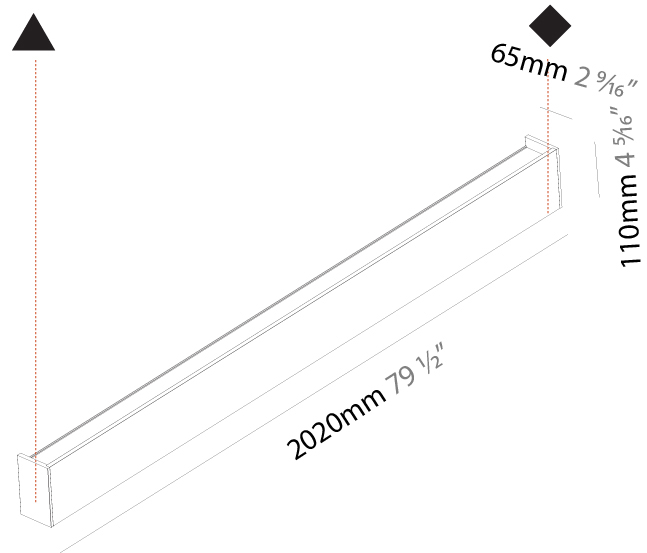

1. To build a product code in our configurator select the specify button on the base model # product page
2. To build a manual product code on this datasheet choose from the options listed below in blue font and add the suffix to the base model #

GENERAL

Series: Never Ending
Brand: Prolicht
Division: Architectural
Mounting Type: Surface
Mounting Location: Wall
Subcategory: Profile

PHYSICAL

Shape: Rectangle
Length (mm): 2020
Length (in): 79 1/2
Height (mm): 110
Depth (mm): 65
Height (in): 4 5/16
Depth (in): 4 5/16
Light Distribution: Direct / Indirect
Weight (kg): 7.2
Weight (lbs): 15.87
Diffuser: PMMA - Opal
Fixture Finish: ANA / SSR / BKV / CWI / CRY / HAB / MSR / UFT / ITA / RUA / OGR / FTG / MYG / RWR / LOD / PUS / FRO / FUP / KIA / POP / BLS / SPG / MEY / GOH / GUM / CHC / COM / ABZ / JAG / OBR / MOS / ROR
Fixture Material: Extruded Aluminum

ELECTRICAL

Lamp Type: LED (Zhaga Standard)
Input Wattage (W): 35
Total Output Wattage (W): 28 / 25.9 (3500K)
Dimming: Non-Dimming / Phase Dimming (120Vac only) / 0-10V Dimming
Driver Included: Yes
Driver Location: Integrated
Driver Type: Constant Current - 120 / 277Vac
Driver Class: Class 2
Input Voltage (V): 120 - 277
Constant Current (MA): 350 / 875 (3500K)

LED

Color Temperature (°K): 3000 / 3500 / 4000
Max. Delivered Lumen (lm): 2140 / 2215 / 2260
CRI: >80 CRI
Lamp Life (hrs): 50000

OPTICAL

RATINGS AND CERTIFICATIONS

Certified By: Certified for North American Standards
IP rating: IP20